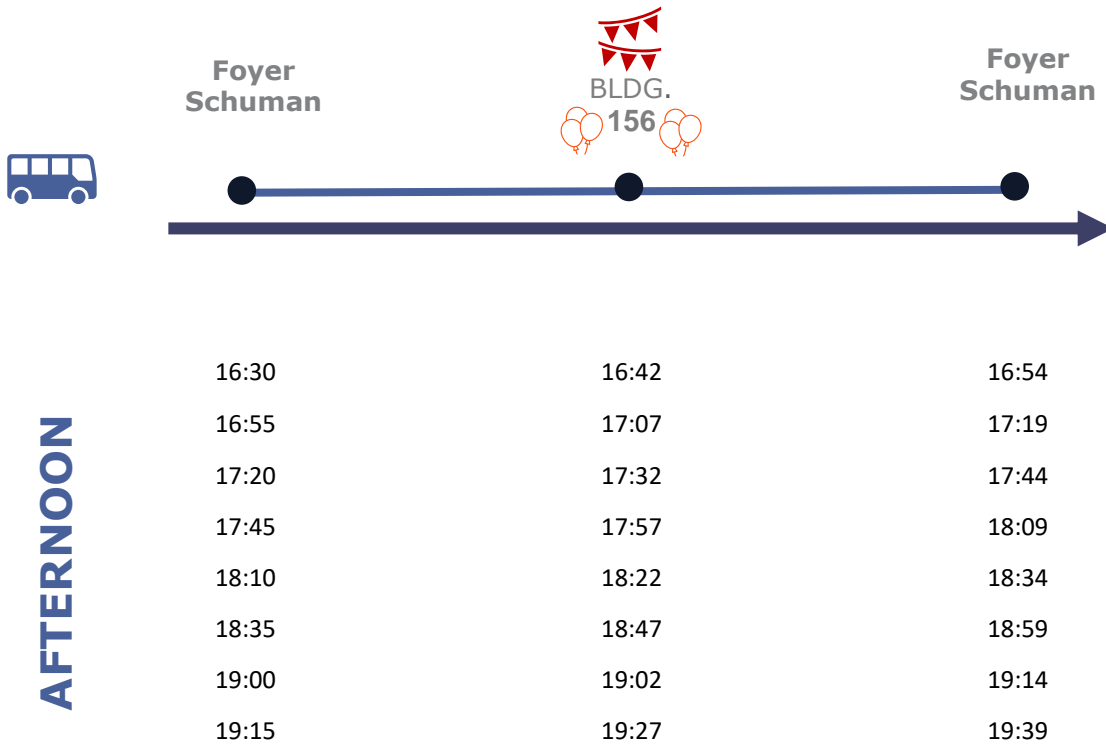

CERN70-Community event

17.09.2024

Foyer Schuman - Meyrin

SPECIAL SHUTTLES DEDICATED TO THE CERN70-COMMUNITY EVENT

Departures Every 30' between 19:00 & 21:30

SCE
Site and Civil Engineering

In case of problems or in need of special assistance, please call 77777.
En cas de problèmes ou de besoins spéciaux, merci de contacter le 77777